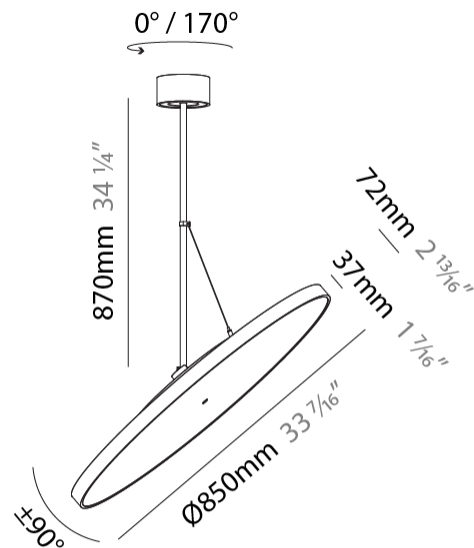

GENERAL

Series: Sign Diva Flex
Subseries: Sign Diva Flex
Partner: Prolicht
Division: Architectural
Installation: Suspension
Product Type: Pendant
Mounting Location: Ceiling
Light Distribution: Adjustable

PHYSICAL

Diameter (mm): 850
Diameter (in): 33 7/16
Height (mm): 870
Height (in): 34 1/4
Weight (kg): 9
Weight (lbs): 19.8
Diffuser: PMMA - Opal / Micro-Prism / Sparkling Secret / Vintage Industrial
Fixture Finish: SSR / BKV / CWI / CRY / HAB / UFT / ITA / RUA / FTG / MYG / LOD / PUS / FRO / FUP / KIA / POP / BLS / SPG / MEY / GOH / CHC / COM / ABZ / JAG / OBR / MOS / ROR
Fixture Material: PMMA / Extruded Aluminum / Steel

ELECTRICAL

Lamp Type: LED (Zhaga Standard)
Input Wattage (W): 96.8
Total Output Wattage (W): 76.8
Dimming: Tri-Mode (Non-Dimming and Phase Dimming (120Vac only) and 0-10V Dimming)
Driver Included: Yes
Driver Location: Integrated
Driver Type: Constant Current - Universal
Driver Class: Class 2
Input Voltage (V): 120 - 277
Constant Current (MA): 600

LED

Color Temperature (°K): 2700 / 3000 / 3500 / 4000
Max. Delivered Lumen (lm): 9094 / 9806 / 11385 / 11617
Nominal Lumen (lm): 10753 / 11596 / 13461 / 13736
CRI: >90 CRI
Lamp Life (hrs): 50000

OPTICAL

RATINGS AND CERTIFICATIONS

Certified By: Certified for North American Standards
IP rating: IP20