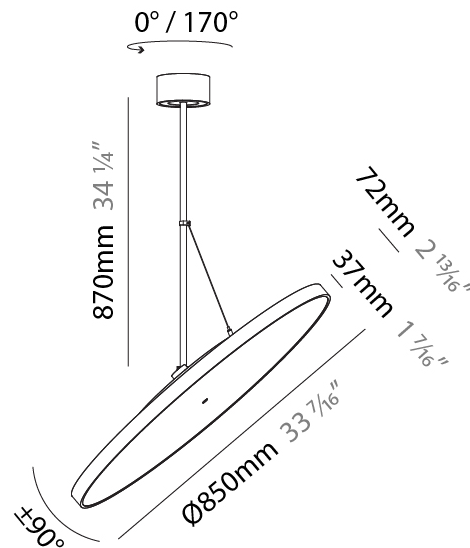

PHYSICAL

Diameter (mm): 850
 Diameter (in): 33 7/16
 Height (mm): 870
 Height (in): 34 1/4
 Weight (kg): 9
 Weight (lbs): 19.8
 Diffuser: PMMA - Opal / Micro-Prism / Sparkling Secret / Vintage Industrial
 Fixture Finish: SSR / BKV / CWI / CRY / HAB / UFT / ITA / RUA / FTG / MYG / LOD / PUS / FRO / FUP / KIA / POP / BLS / SPG / MEY / GOH / CHC / COM / ABZ / JAG / OBR / MOS / ROR
 Fixture Material: PMMA / Extruded Aluminum / Steel

PHYSICAL

Diameter (mm): 1100
Diameter (in): 43 ⁷ / ₁₆
Height (mm): 870
Height (in): 34 ¹ / ₄
Weight (kg): 9
Weight (lbs): 11.2
Diffuser: PMMA - Opal / Micro-Prism / Sparkling Secret / Vintage Industrial
Fixture Finish: SSR / BKV / CWI / CRY / HAB / UFT / ITA / RUA / FTG / MYG / LOD / PUS / FRO / FUP / KIA / POP / BLS / SPG / MEY / GOH / CHC / COM / ABZ / JAG / OBR / MOS / ROR
Fixture Material: PMMA / Extruded Aluminum / Steel

Adjustability: Rotational 170°; Tilt 90°
--

RATINGS AND CERTIFICATIONS

Certified By: Certified for North American Standards
IP rating: IP20

SIGN DIVA FLEX SUSPENSION

A30859-

PROJECT	_____
TYPE	_____
SPECIFIER	_____
QUANTITY	_____
DATE	_____