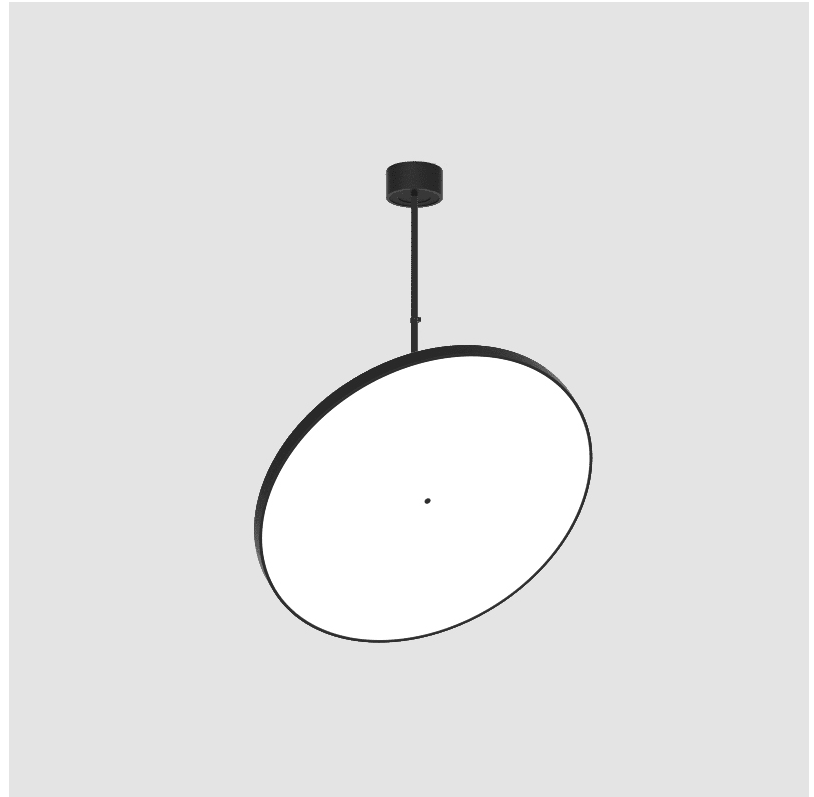

GENERAL

Series: Sign Diva Flex
Subseries: Sign Diva Flex
Partner: Prolicht
Division: Architectural
Installation: Suspension
Product Type: Pendant
Mounting Location: Ceiling
Light Distribution: Adjustable

PHYSICAL

Diameter (mm): 850
Diameter (in): 33 7/16
Height (mm): 870
Height (in): 34 1/4
Weight (kg): 9
Weight (lbs): 19.8
Diffuser: PMMA - Opal / Micro-Prism / Sparkling Secret / Vintage Industrial
Fixture Finish: SSR / BKV / CWI / CRY / HAB / UFT / ITA / RUA / FTG / MYG / LOD / PUS / FRO / FUP / KIA / POP / BLS / SPG / MEY / GOH / CHC / COM / ABZ / JAG / OBR / MOS / ROR
Fixture Material: PMMA / Extruded Aluminum / Steel

ELECTRICAL

Lamp Type: LED (Zhaga Standard)
Input Wattage (W): 96.8
Total Output Wattage (W): 76.8
Dimming: Tri-Mode (Non-Dimming and Phase Dimming (120Vac only) and 0-10V Dimming)
Driver Included: Yes
Driver Location: Integrated
Driver Type: Constant Current - Universal
Driver Class: Class 2
Input Voltage (V): 120 - 277
Constant Current (MA): 600

LED

Color Temperature (°K): 2700 / 3000 / 3500 / 4000
Max. Delivered Lumen (lm): 9094 / 9806 / 11385 / 11617
Nominal Lumen (lm): 10753 / 11596 / 13461 / 13736
CRI: >90 CRI
Lamp Life (hrs): 50000

OPTICAL

RATINGS AND CERTIFICATIONS

Certified By: Certified for North American Standards
IP rating: IP20